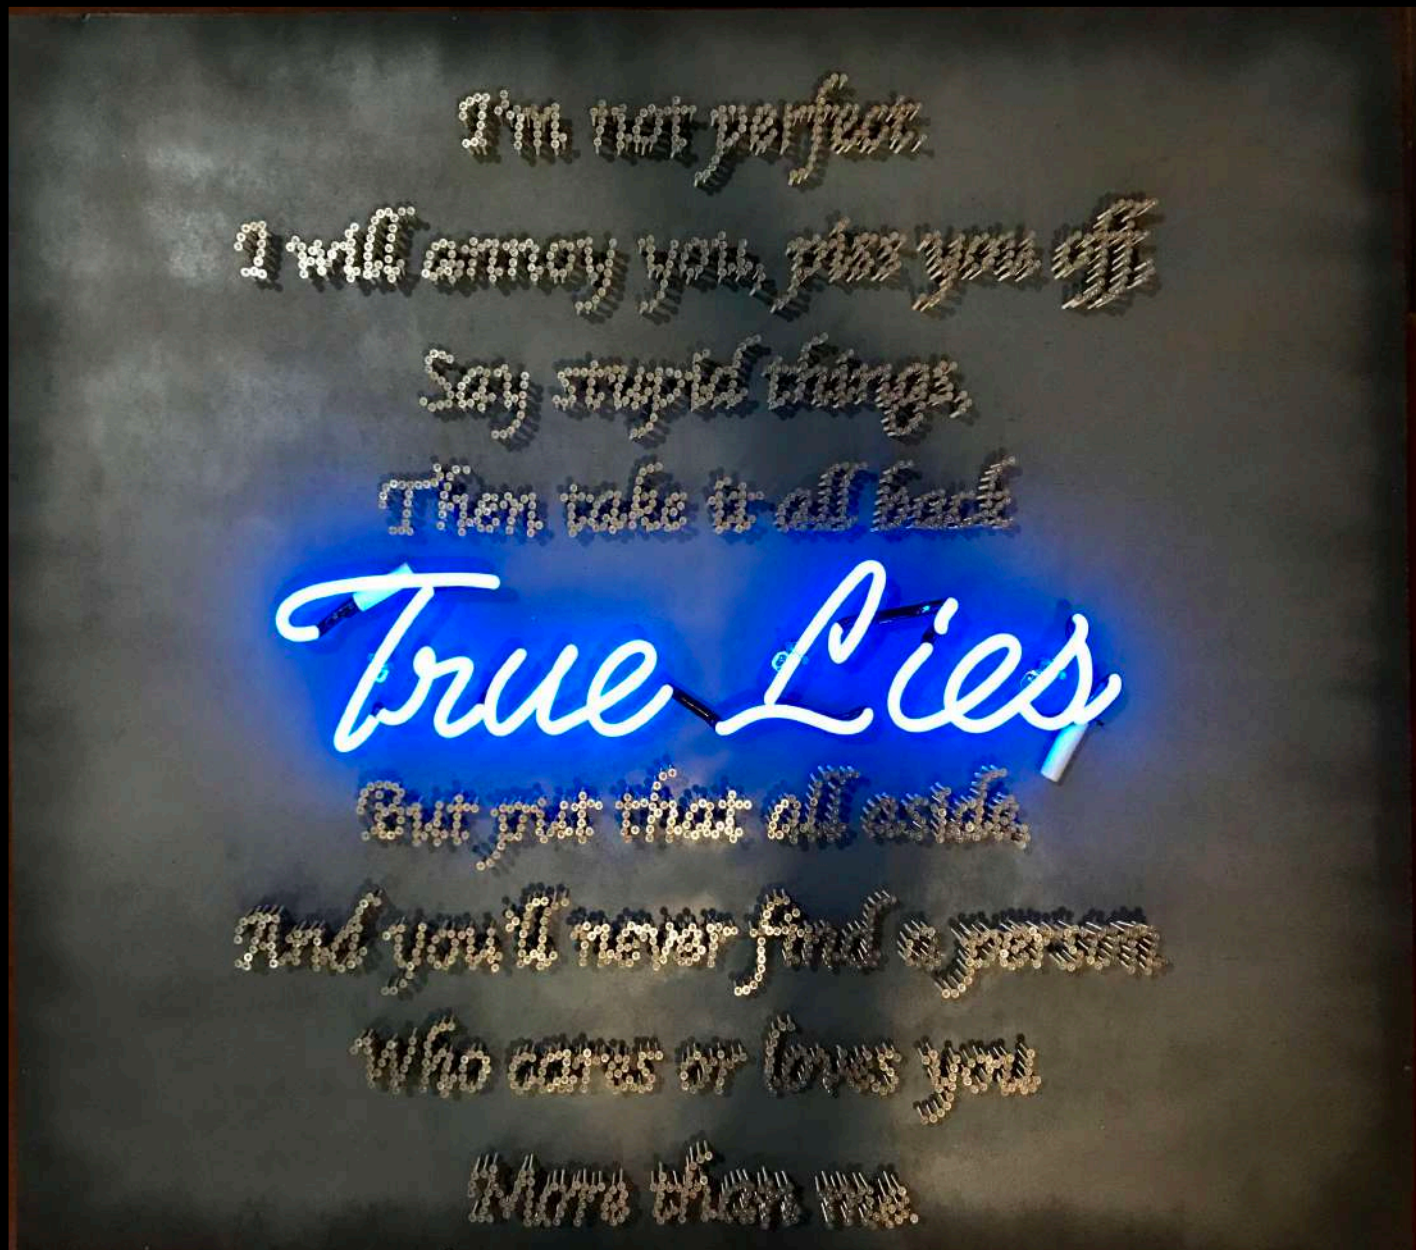

- TRUE LIES -

***Spray paint, acrylic, 1800 screws
and neon light***

120 x 100 cm.

Edition of 3.