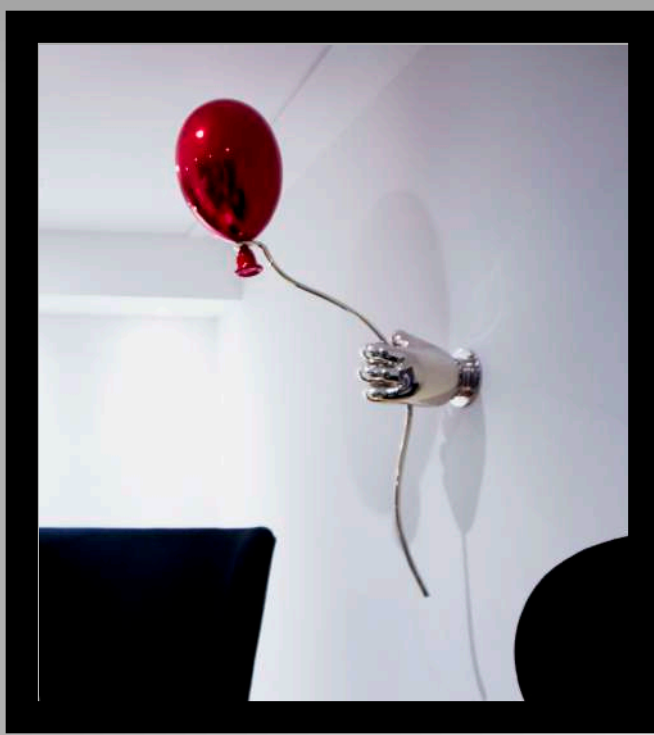

Kostar is constantly evolving with new materials such as neon lights, screws, sculptures, photography and film. What remains constant is his razor sharp with and incisive humor.

In August 2019 he have been the first artist to send a sculpture into space to promote his character Mr Balloon. He sent it from an aerospace company located in UK 40km above Earth.

160 x 150 cm.

Edition of 10.

Mr Balloon is the symbol of liberty. The giant eye represent all the cameras spying us while the balloon represent the liberty. The character is holding the balloon between only two fingers to insist on freedom's fragility. As well, he's in equilibrium on a mirror to express how fragile is this balance. The mirror reflect the sky to give a spiritual dimension to the sculpture

- HAND OF LIBERTY -

Resin and chromium.

80 x 30 cm.

Edition of 99.

Balloons available in 5 colors

- ***Gold***
- ***Silver***
- ***Red***
- ***Blue***
- ***Purple***

- KISS MY ART -

***Spray paint, acrylic, 600 screws
and neon light***

120 x 100 cm.

Edition of 3.

- SCREW YOU -

***Spray paint, acrylic, 2100 screws
and neon light***

120 x 100 cm.

- SKULL OF LIFE -

***Spray paint, acrylic, 2200 screws
and neon light***

120 x 100 cm.