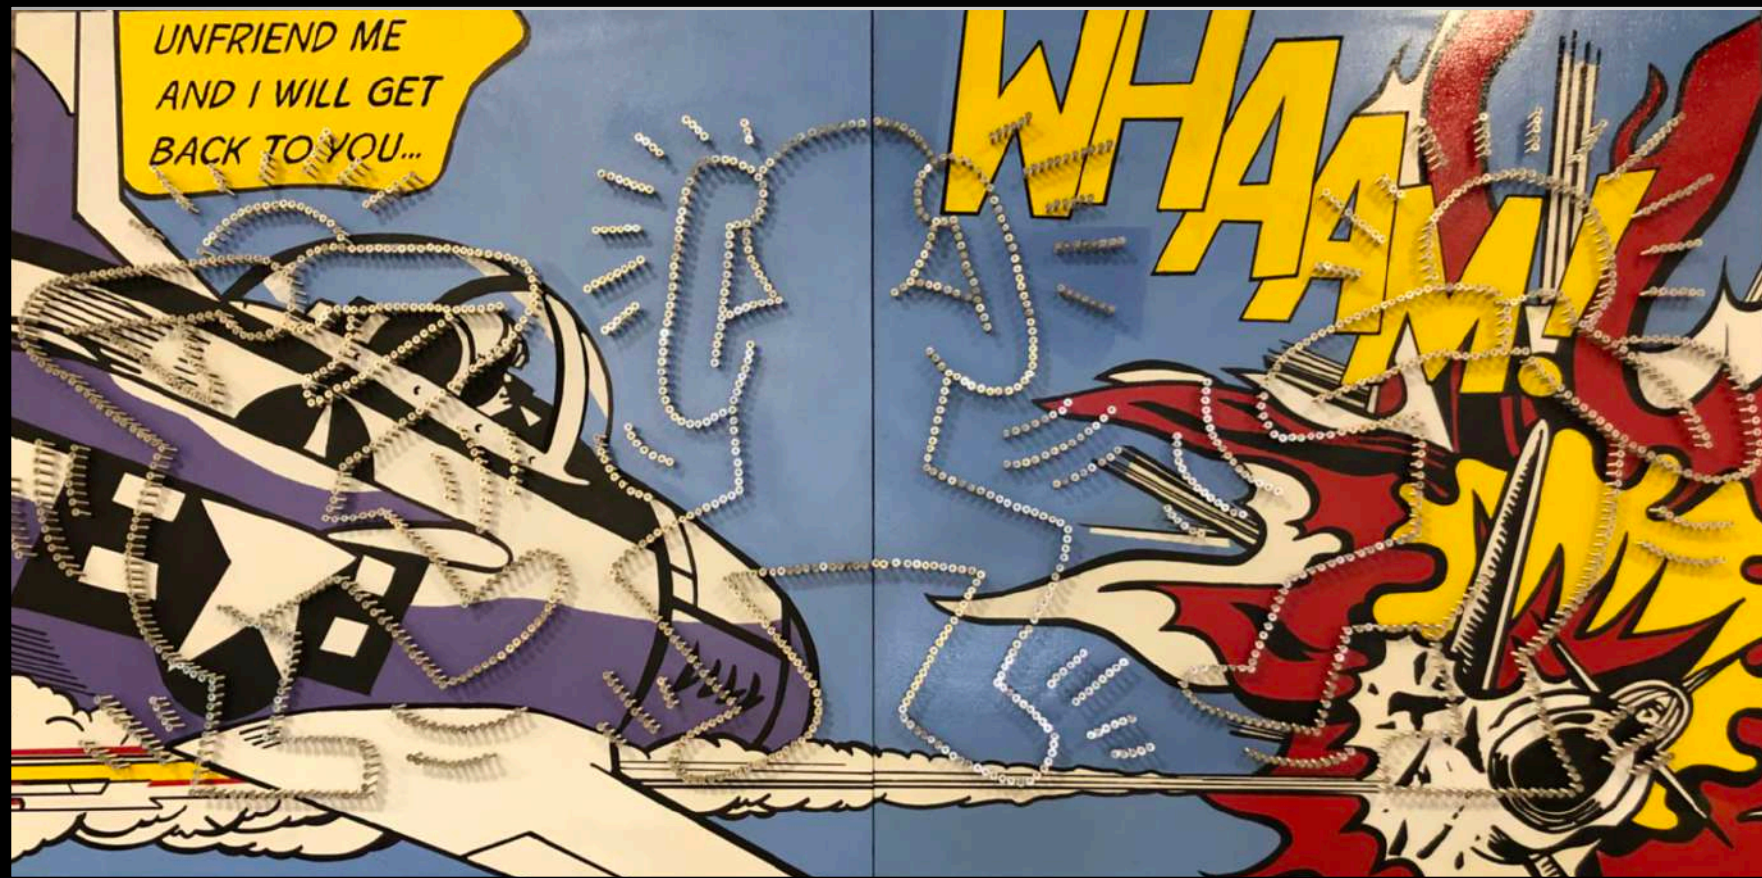

Acrylic, spray paint, 1400 screws and neon light on wood.

120 x 100 cm.

Edition of 3.

- SUCCESS #2 -

Acrylic, gold and silver leaves and 1400 screws on wood.

120 x 100 cm.

Edition of 3.

-WHEN ROY MEET KEITH-
Dyptique