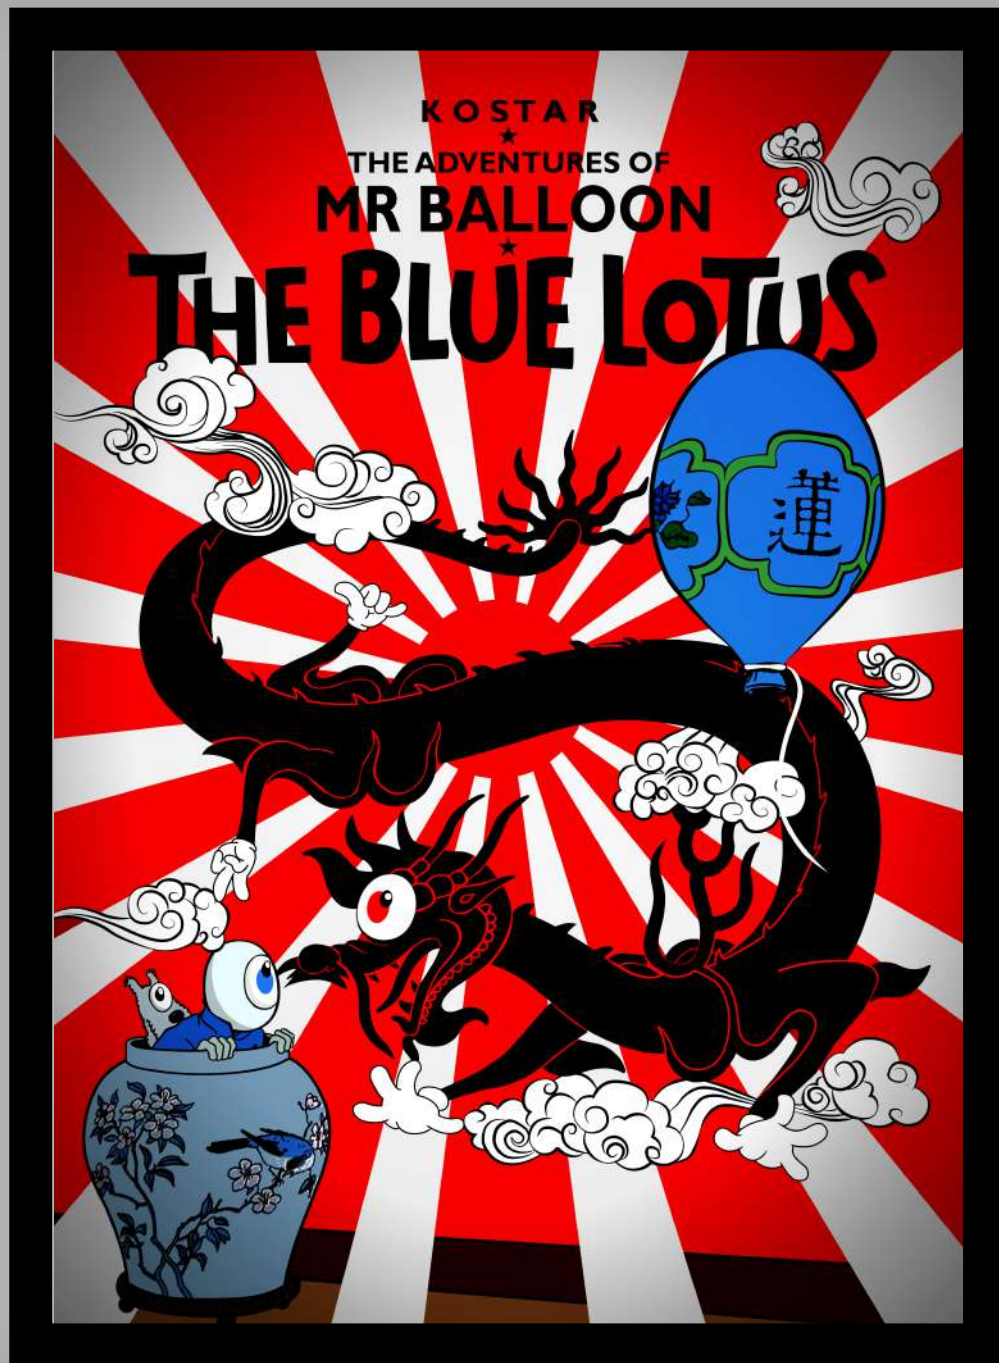

- MR BALLOON AND THE BLUE LOTUS -

Print on Japanese paper

80 x 60 cm.

Edition of 100.