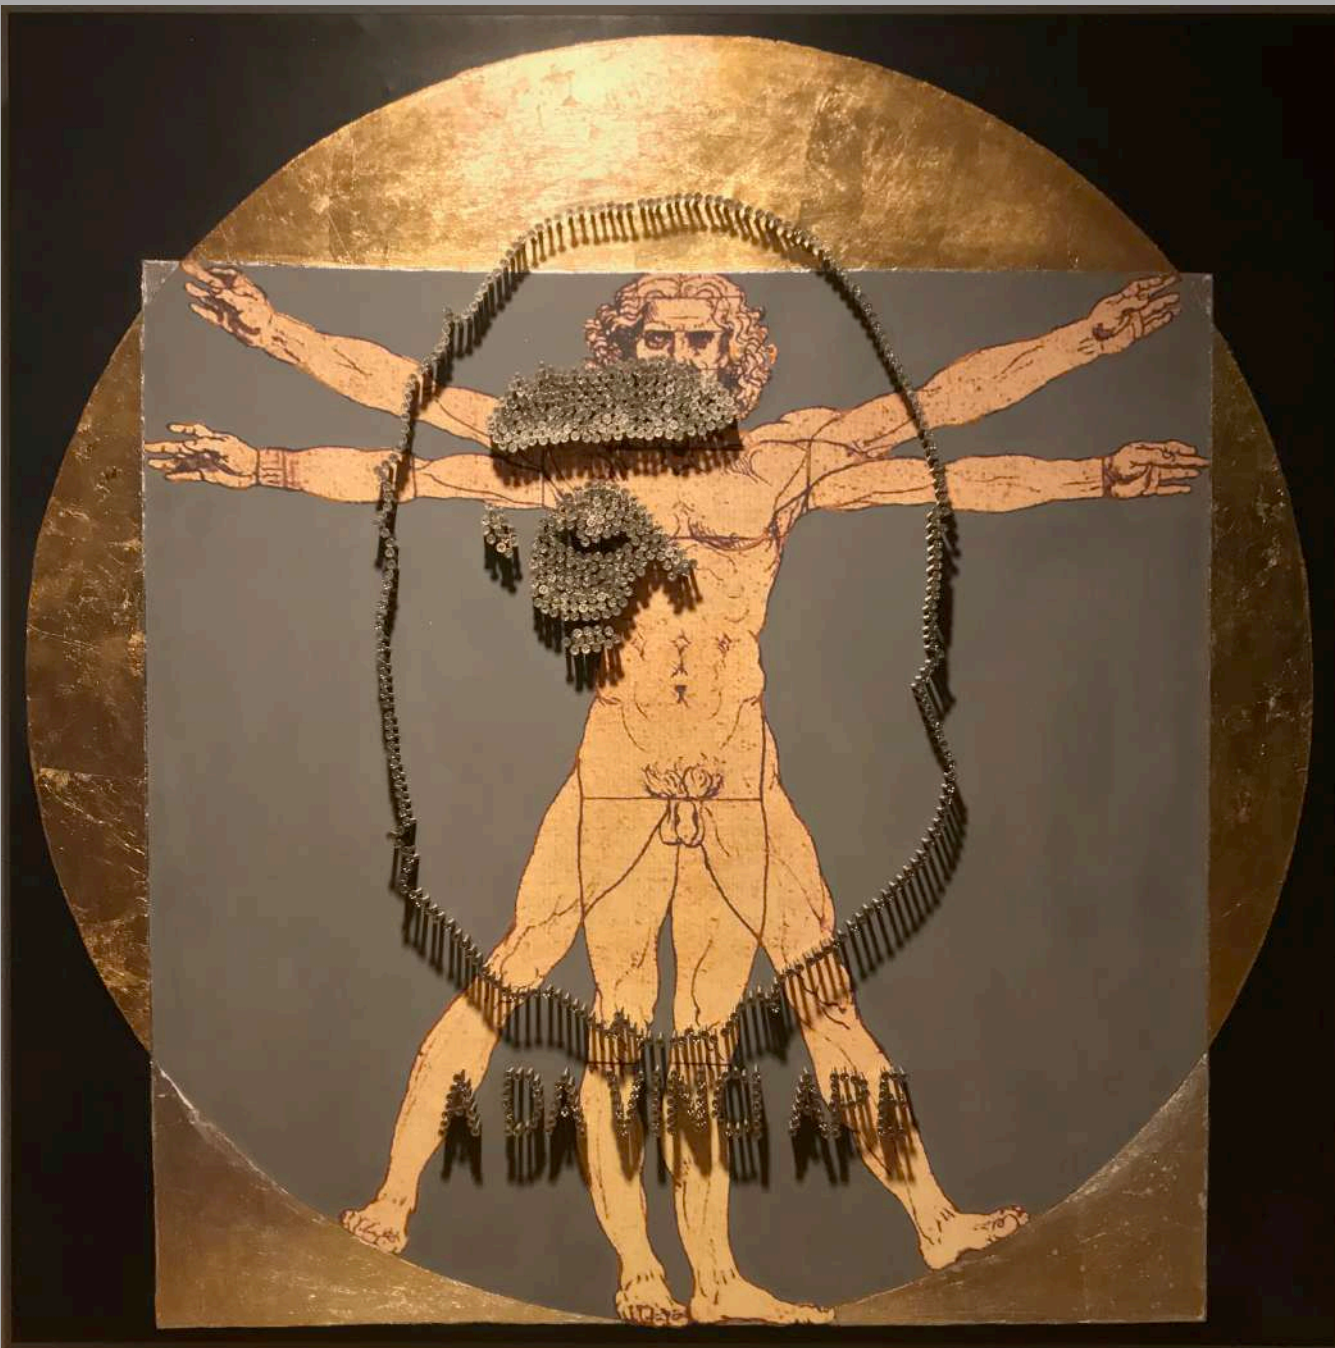

120 x 100 cm.

**INNER
BEAUTY
CAN'T
SHINE
THROUGH
MAKE-UP**

- AN INDIANA APE -

Acrylic, spray and 800 screws on wood

100 x 100 cm.

- A DA VINCI APE -

***Acrylic, gold, silver and copper leaves,
800 screws on print***