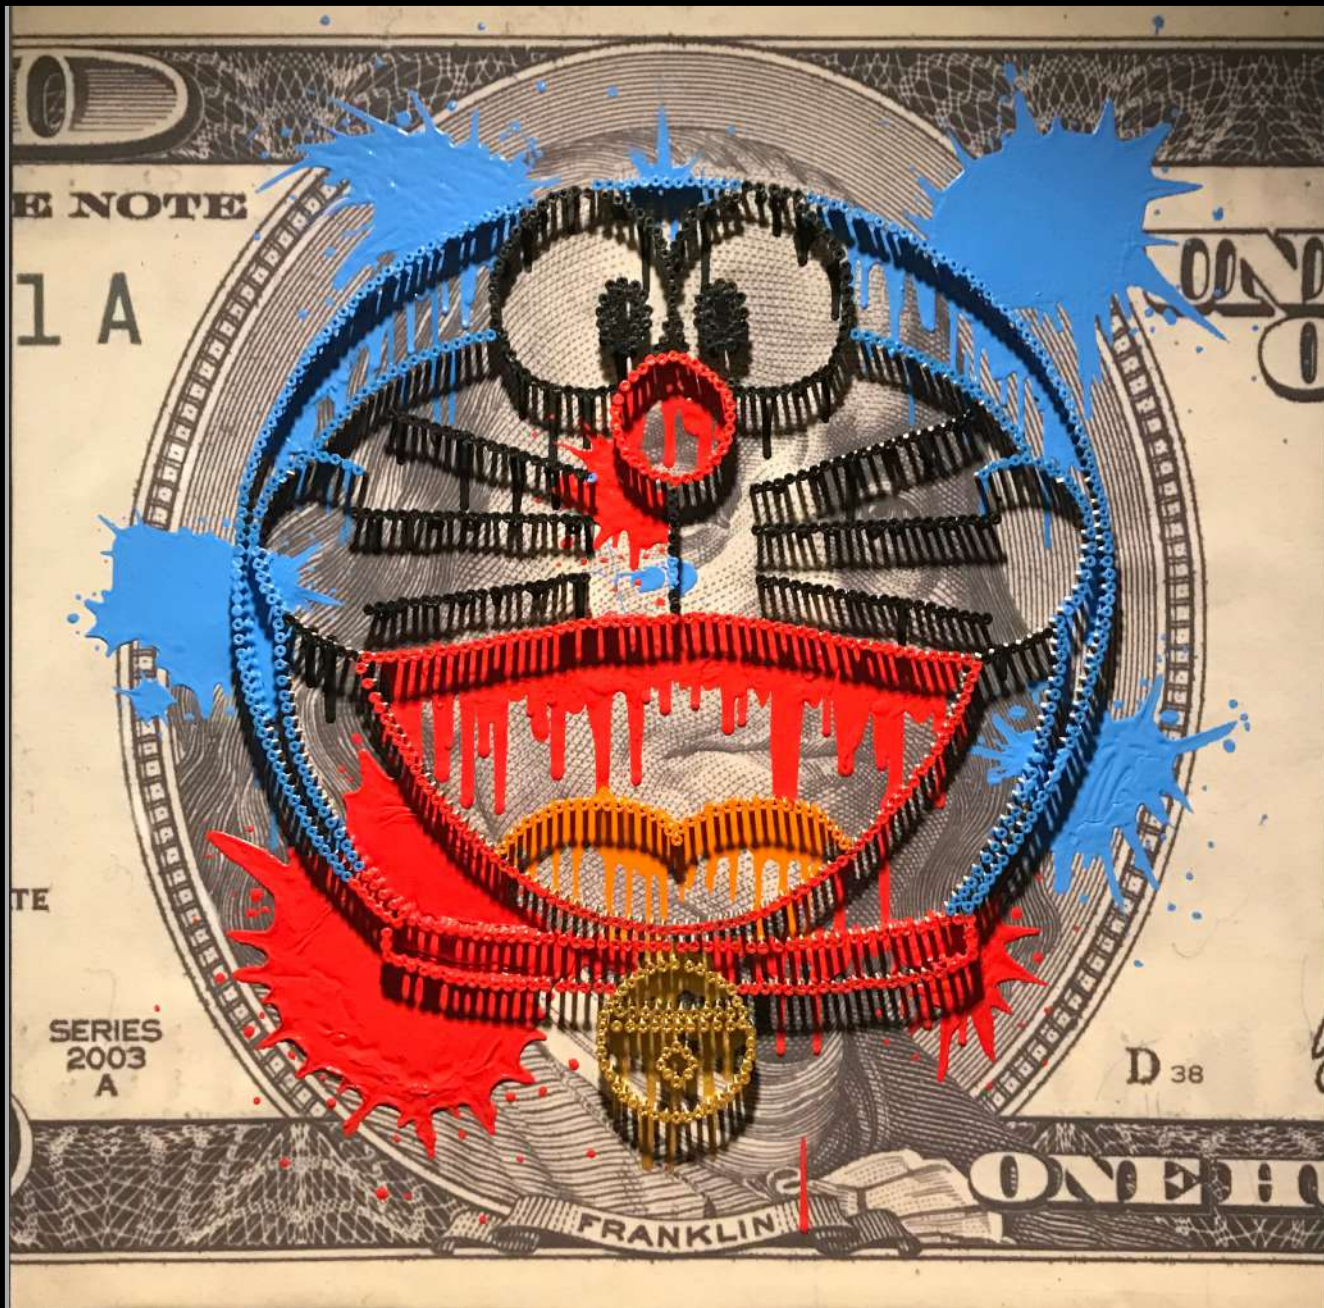

- DOLLAREAMON -

Acrylic, 900 screws on print

80 x 80 cm.