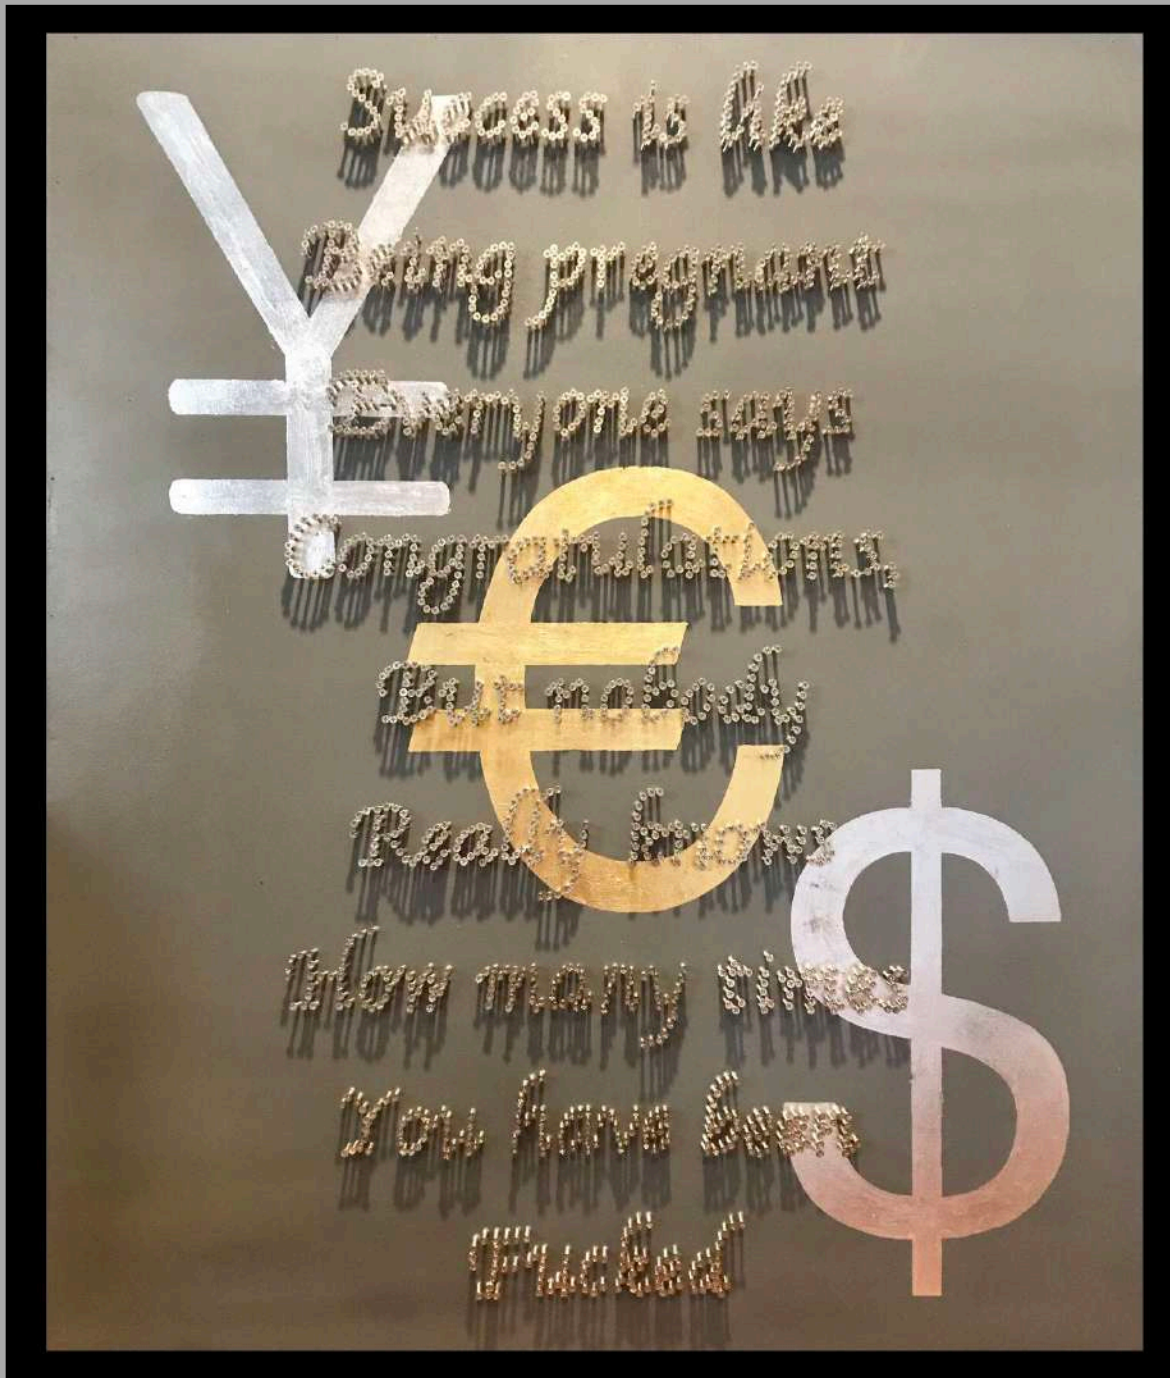

- SUCCESS #2 -

Acrylic, gold and silver leaves and 1400 screws on wood.

120 x 100 cm.

Edition of 3.